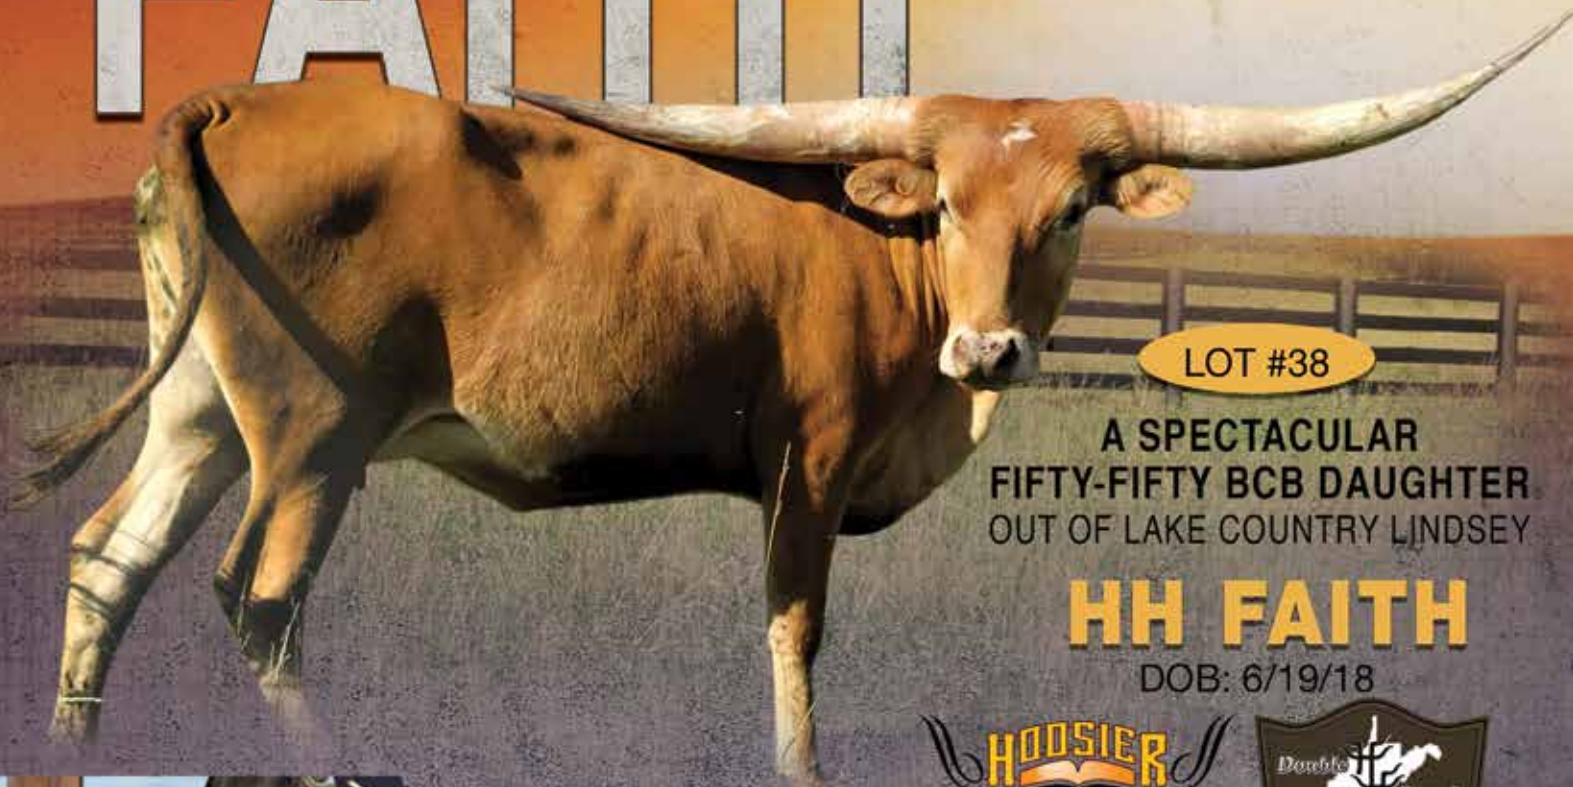

GOTTA HAVE FAITH

LOT #38

A SPECTACULAR
FIFTY-FIFTY BCB DAUGHTER
OUT OF LAKE COUNTRY LINDSEY

HH FAITH

DOB: 6/19/18

Consigned by