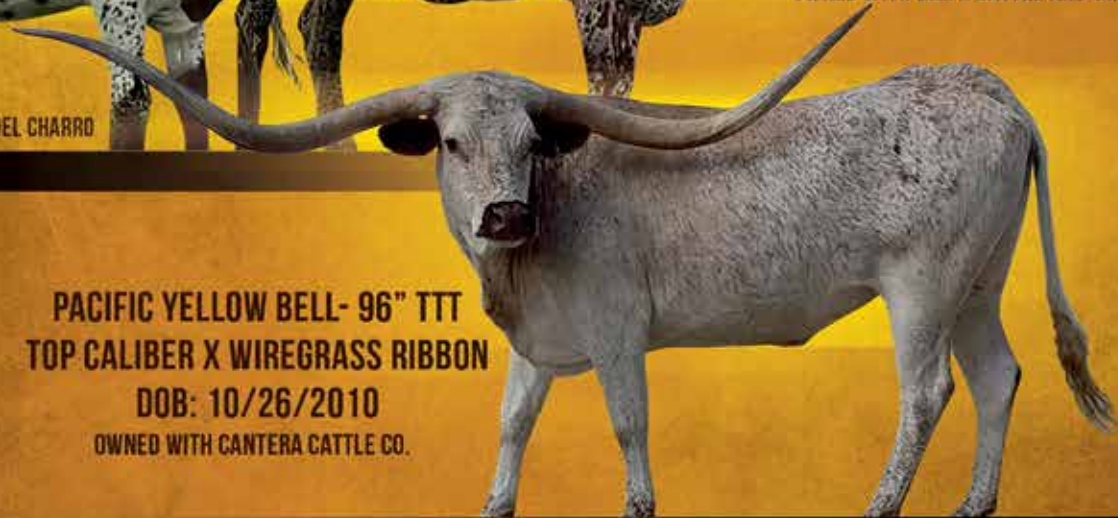

'HOME OF DEL CHARRO AND REBEL HR'

DEAN & SANDRA WHITLOCK 972-342-2516
DEAN@TEXASSANDSTONE.COM WWW.WHITLOCKLONGHORNS.COM