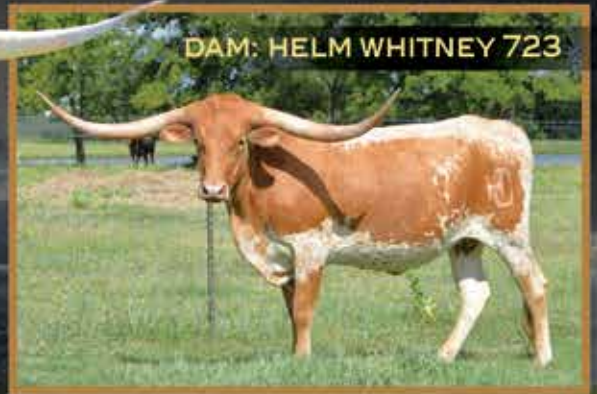

The real deal and Producing at a HIGH Level!

FLYING H CATTLE COMPANY

TODD & JESSE HENSLEY | TELFORD, TN | 423-943-5758 | TODD@FLYINGHCATTLECOMPANY.COM

HELM CATTLE CO.

Helm Sabrina 991

LOT 25

DOB: 9/15/19
BIG LEAGUE X
HELM WHITNEY 723