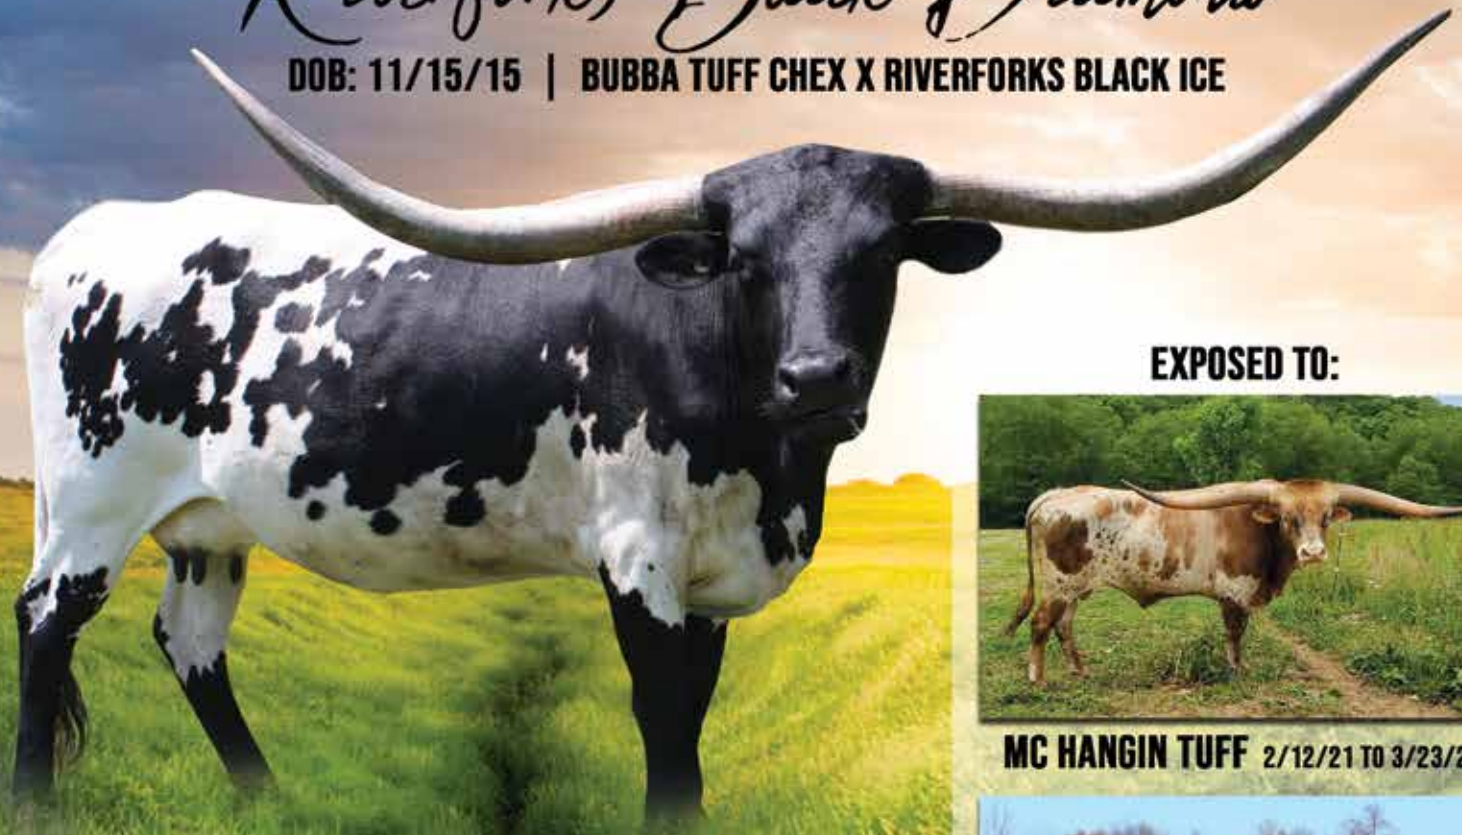

LOT 3

Riverforks Black Diamond

DOB: 11/15/15 | BUBBA TUFF CHEX X RIVERFORKS BLACK ICE