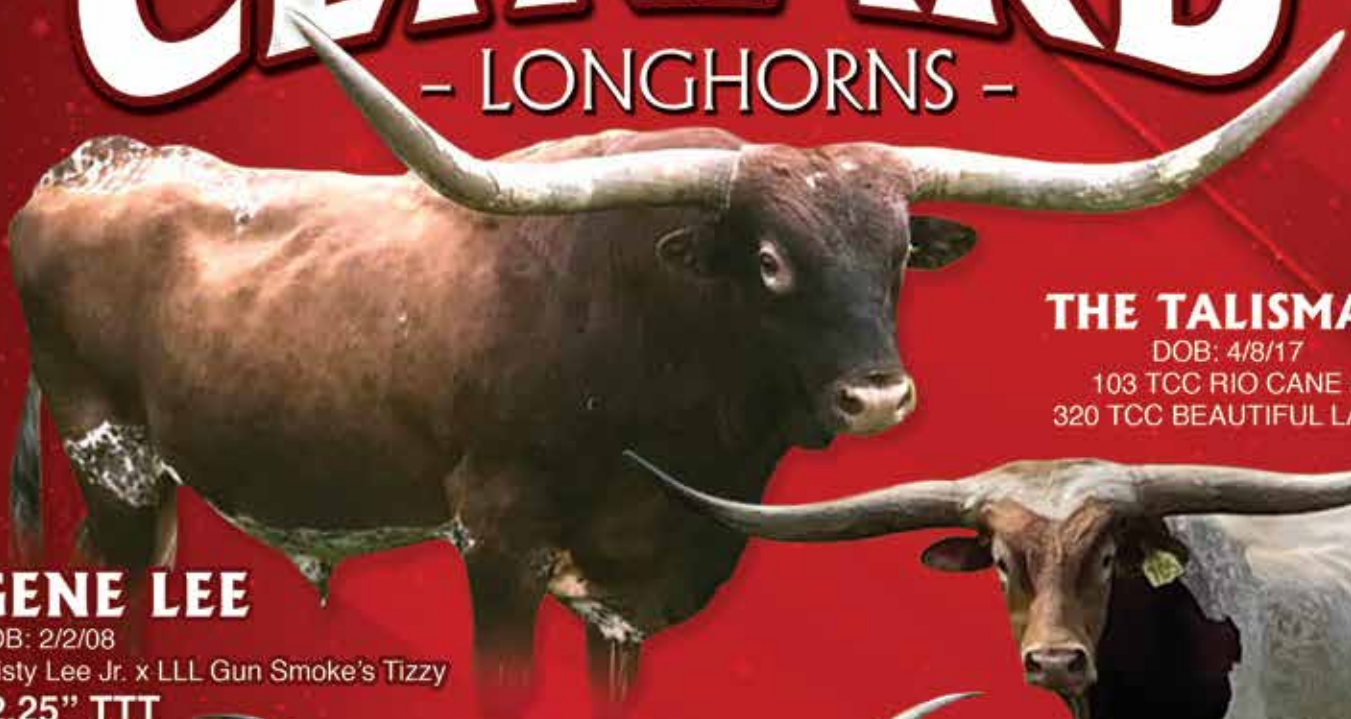

CLINARD

- LONGHORNS -

THE TALISMAN

DOB: 4/8/17
103 TCC RIO CANE x
320 TCC BEAUTIFUL LADY

GENE LEE

DOB: 2/2/08
Feisty Lee Jr. x LLL Gun Smoke's Tizzy
82.25" TTT