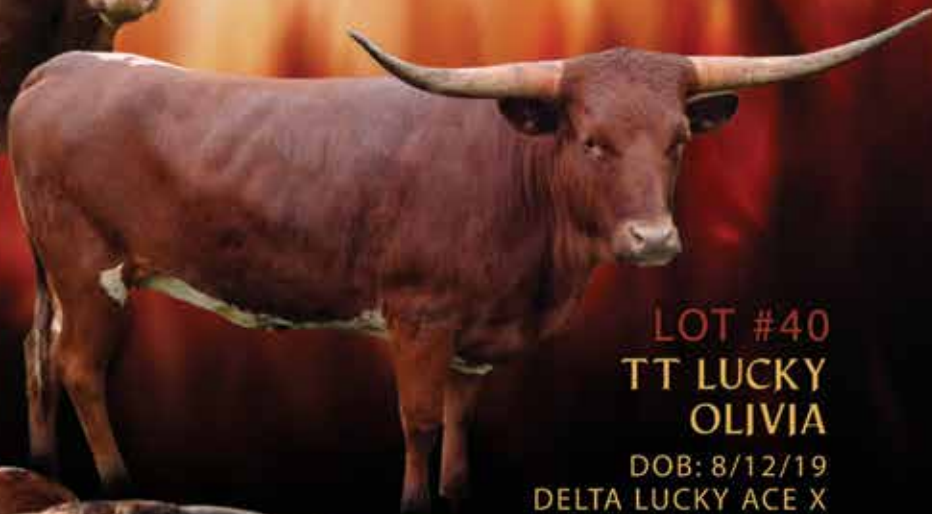

DOB: 2/28/18
RZ WALKIN TALL X
RC SMOKING HOT AMBER
co-owned with Nel-Tam

**LOT #40
TT LUCKY
OLIVIA**

DOB: 8/12/19
DELTA LUCKY ACE X
CT ORCHID

**HUBBELLS
MYSTIC WARRIOR**

DOB: 5/29/18
COWBOY CATCHIT CHEX
X RIO LINDA'S WEAPON
co-owned with Steve Anderson