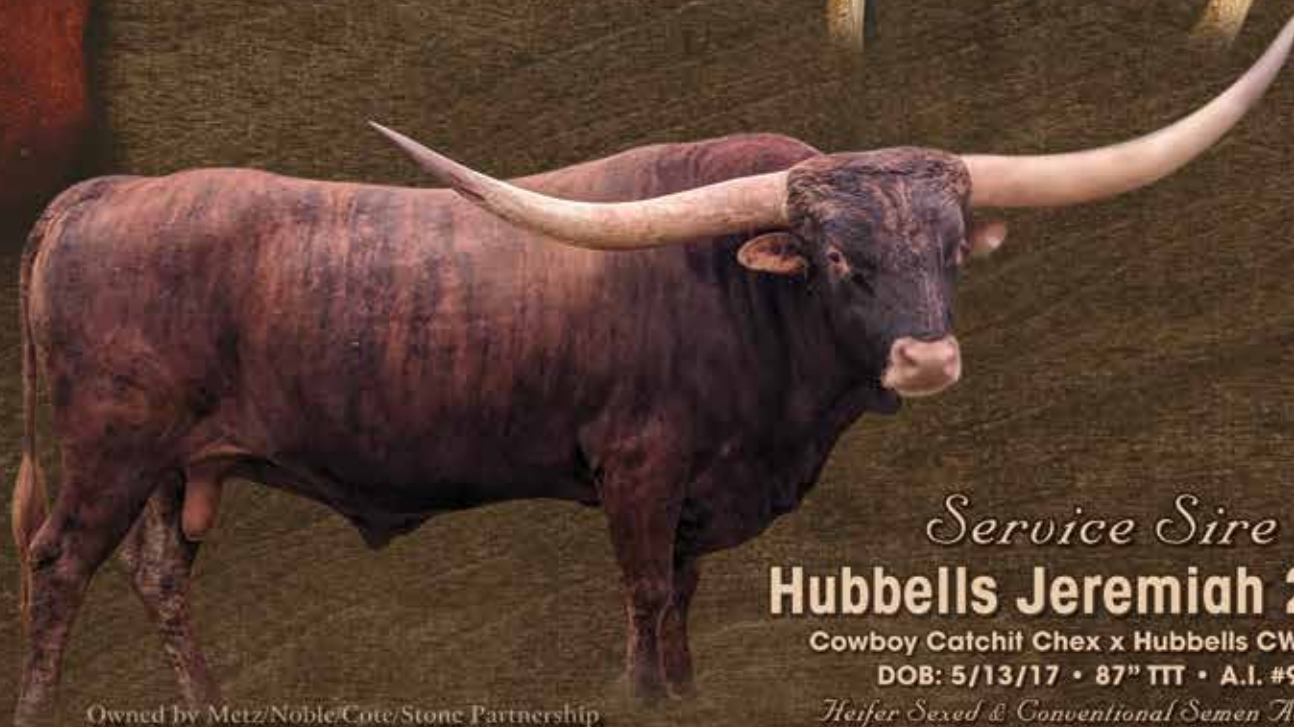

Level Up Your Herd

Lot 14
7 Bar Julie's Riley
Drag Iron x Awesome Julie
DOB: 11/3/13

Owned by Metz/Noble/Cote/Stone Partnership

Service Sire
Hubbells Jeremiah 29:11

Cowboy Catchif Chex x Hubbells CW Beauty

DOB: 5/13/17 • 87" TTT • A.I. #943

Heifer Sexed & Conventional Semen Available