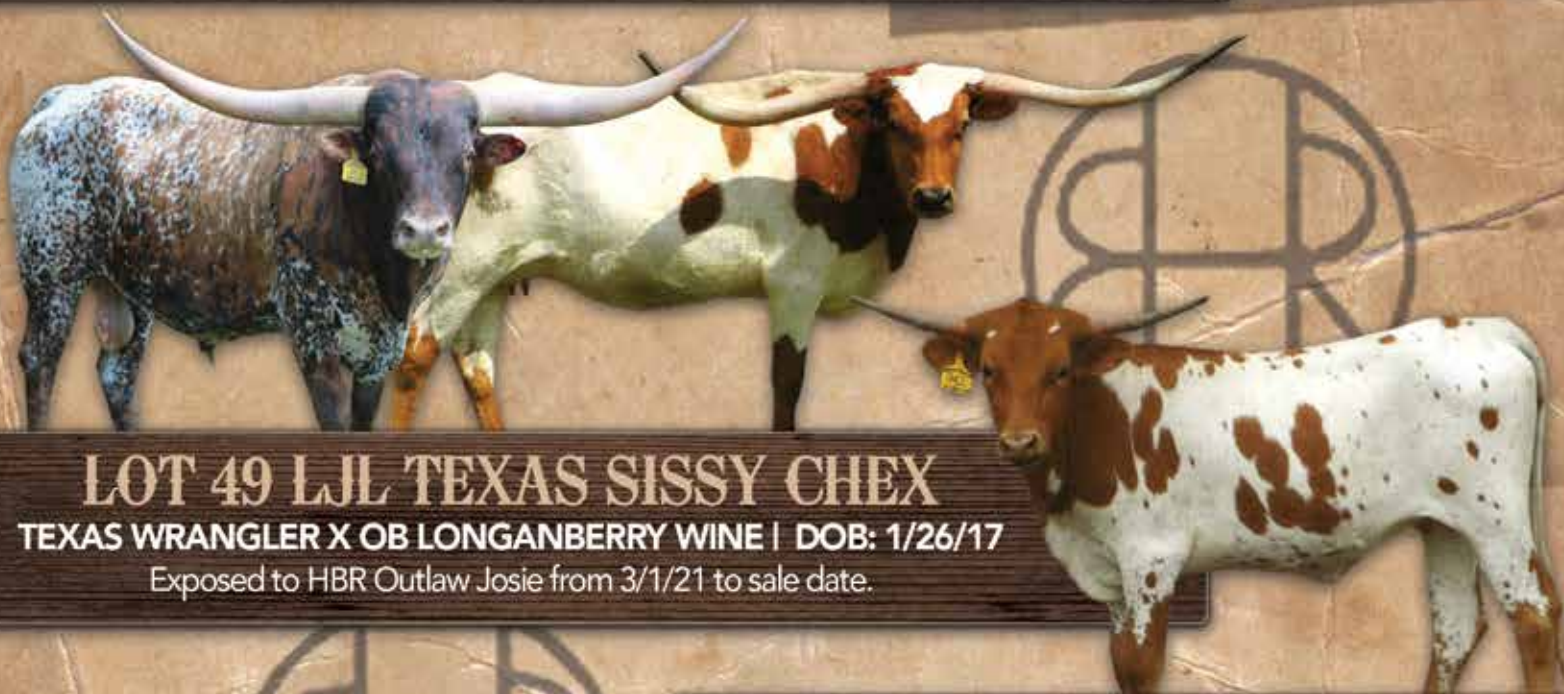

LOT 49 LJL TEXAS SISSY CHEX

TEXAS WRANGLER X OB LONGANBERRY WINE | DOB: 1/26/17

Exposed to HBR Outlaw Josie from 3/1/21 to sale date.

LOT 16 HBR NOVEMBER

KCCI FLAMETHROWER x WPR DO WA DIDDY

DOB: 11/30/19

RICKY MCLEOD, HOME BRANCH RANCH

4823 Home Branch Road, Manning, SC 29102
Phone: (803) 983-0816 | Email: wrricky@ftc-i.net

WWW.HOMEBRANCHRANCH.COM