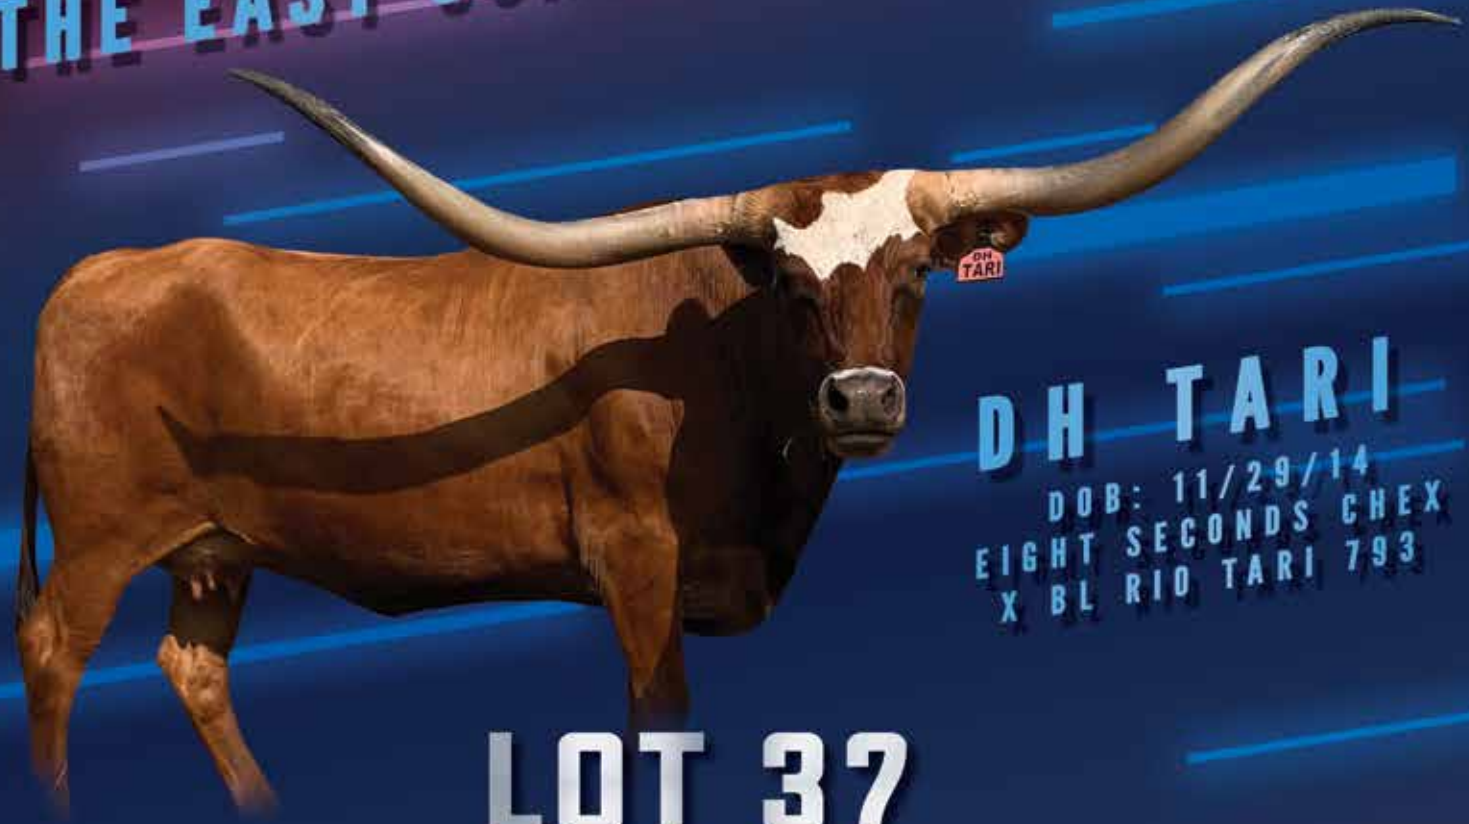

Multiple Time Futurity Winner

Snapdragon 218

Oiper Dragon x Eternal Blossom
dob: 5/30/18

Snapdragon's calf "Marigold" is
our next show heifer!

4 OAKS FARM

David, Angie, Auggie and Archie Wulf
309-275-0086 or 309-261-8227
www.4oakslonghorns.com

FHR LONGHORNS

IS ALWAYS HAPPY TO BE AT
THE EAST COAST CLASSIC SALE

DH TARI
DOB: 11/29/14
EIGHT SECONDS CHEX
X BL RIO TARI 793

LOT 37

EXPOSED TO HUBBELLS 20 GAUGE

THANK YOU TO ALL OF THE EAST COAST BREEDERS WHO MAKE EVERYONE FEEL WELCOME. WE VALUE THESE LIFE-LONG FRIENDSHIPS AND LOOK FORWARD TO ATTENDING EVERY YEAR!