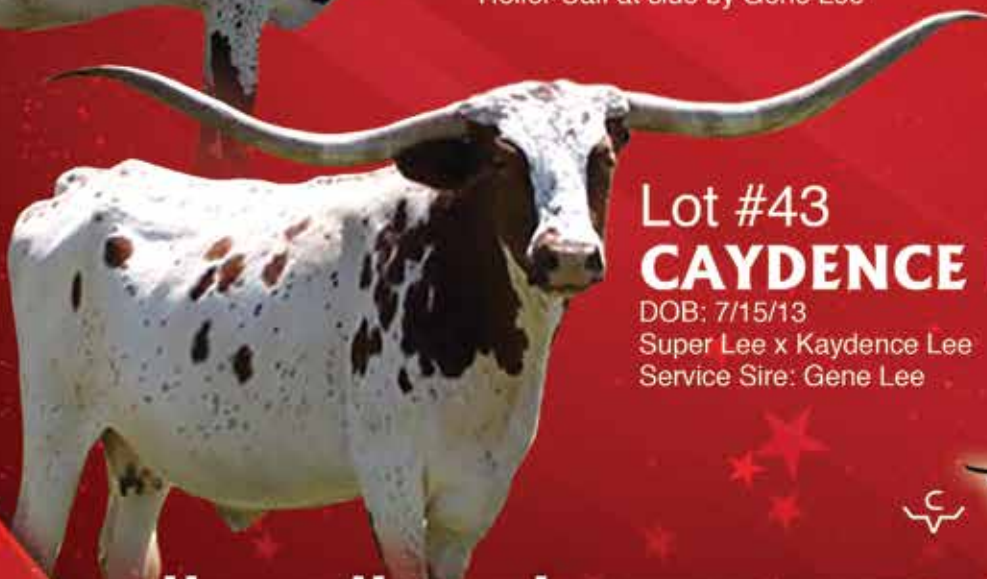

CAYDENCE LEE

DOB: 7/15/13
Super Lee x Kaydence Lee
Service Sire: Gene Lee

clinardlonghorns.com

Clinard Longhorns

Glenn, Shannon, Riley & Jaxson Clinard • Rockdale, TX • 512.661.8058

Lonnie & Ruby Clinard • Caldwell, TX • 979.567.9222