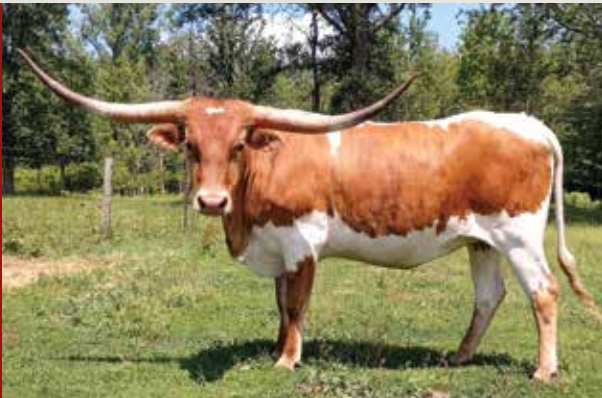

2021 EAST COAST CLASSIC LONGHORN SALE

SDR LONG DRAGON

Sun Down Ranch, Dave & Sheila Hovingh

LOT 19

DOB: 7/31/18   **PH#:** 84   **Reg:** CI319449
Breeding: Exposed to Dunn Detonator from 7/15/21 to 9/8/21.

Comments: Beautiful Long Range daughter out of a **Drag Iron** daughter. Measured 65"ttt on 5/22/21. Should have a calf at side by Brazos Rocky 667 (**Jamakizm's Alphonse**) and exposed to Dunn Detonator for a possible 3 in 1.

SIRE: HUBBELLS LONG RANGE (COWBOY CATCHIT CHEX X HUBBELLS RIO GLORY)
DAM: SDR DRAGON FRUIT (DRAG IRON X BROKEN FRUIT)

FUTURITY MONEY EARNERS LIST: Hubbells Long Range- $165.00,
Cowboy Catchit Chex- $22,752.32, Drag Iron- $2,545.00,
Hubbells Rio Glory- $183.75