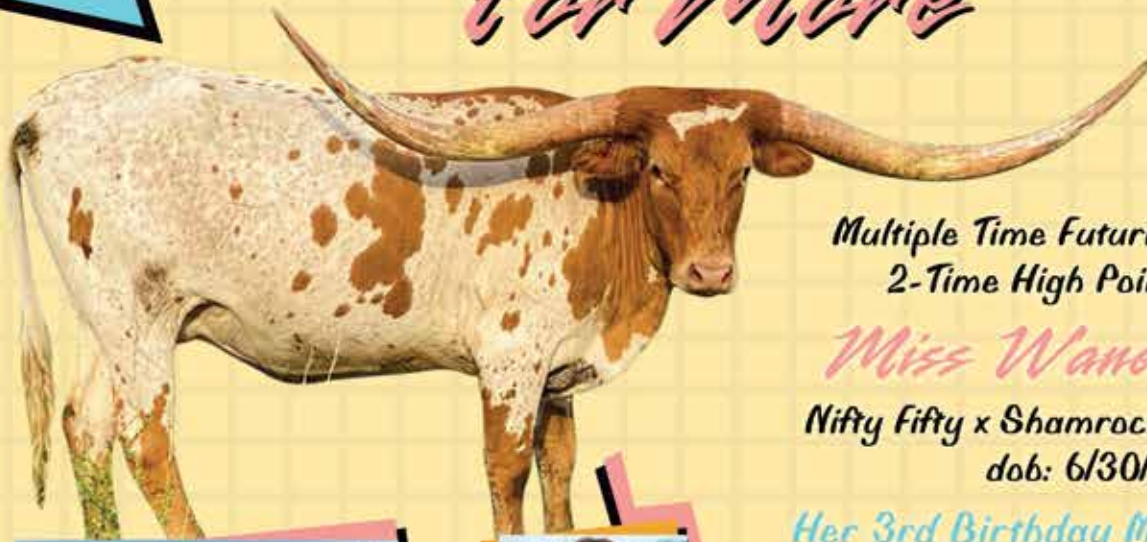

We're Breeding For More

Multiple Time Futurity Winner &
2-Time High Point Heifer!

Miss Waneta June

Nifty Fifty x Shamrock Amazon Ann
dob: 6/30/18

Her 3rd Birthday Measurements
79 13/16" TTT
93 3/8" TH