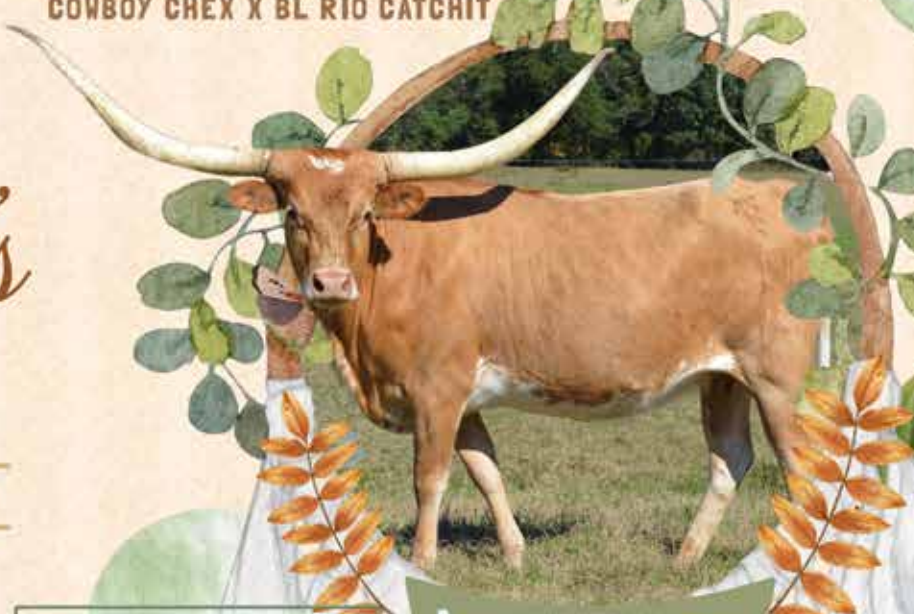

"BAMBI"

Khaos
CATTLE CO.

KEN & JESSICA MORRIS

WWW.CAROLINACARTELLONGHORNS.COM

2021 EAST COAST CLASSIC LONGHORN SALE

BG AWESOME DANCER

Clinard Longhorns, Riley Clinard

LOT 10